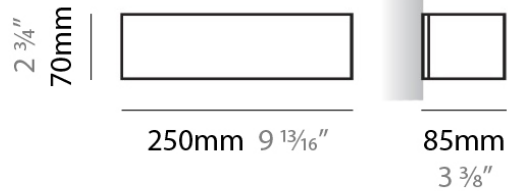

TOY SURFACE

D83137

GENERAL

Series: Toy
Brand: Panzeri
Division: Design
Mounting Type: Surface
Mounting Location: Wall
Subcategory: Ambient

PHYSICAL

Shape: Rectangle
Length (mm): 250
Length (in): 9 ⁷/₁₆"
Height (mm): 70
Height (in): 2 ³/₄"
Extension (mm): 85
Extension (in): 3 ¹/₄"
Light Distribution: Direct / Indirect
Weight (kg): 0.9
Weight (lbs): 2
Diffuser: Frost White Glass
Fixture Finish: WHI
Fixture Material: Metal

ELECTRICAL

Number of Lamps: 1
Lamp Type: CFL
Bulb Included: Bulb Not Included
Total Output Wattage (W): 26
Max. Wattage Per Lamp (W): 26
Lamp Base: GX24-q3
Dimming: Non-Dimmable
Driver Included: Yes
Driver Type: Ballast - 120Vac - Non-dimming
Input Voltage (V): 120

LED

OPTICAL

RATINGS AND CERTIFICATIONS

Certified By: CSA Certified to UL and CSA Standards
IP rating: IP40