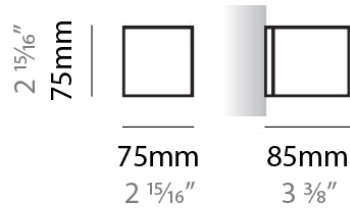

PROJECT	_____
TYPE	_____
NOTES	_____
QUANTITY	_____
DATE	_____

TOY SURFACE

D83147-MSS

GENERAL

Series: Toy _____
Brand: Panzeri _____
Division: Design _____
Mounting Type: Surface _____
Mounting Location: Wall _____

PHYSICAL

Shape: Square _____
Length (mm): 75 _____
Length (in): 2 ¹⁵/₁₆ _____
Height (mm): 75 _____
Height (in): 2 ¹⁵/₁₆ _____
Extension (mm): 85 _____
Extension (in): 3 ³/₈ _____
Light Distribution: Direct / Indirect _____
Weight (kg): 0.6 _____
Weight (lbs): 1 _____
Diffuser: Frost White Glass _____
Fixture Material: Metal _____

ELECTRICAL

Number of Lamps: 1 _____
Lamp Type: LED Retrofit / Halogen _____
Bulb Included: Bulb Not Included _____
Total Output Wattage (W): 3 / 35 _____
Max. Wattage Per Lamp (W): 3 / 35 _____
Lamp Base: G9 _____
Input Voltage (V): 120 _____

LED

Nominal Lumen (lm): 650 _____

OPTICAL

RATINGS AND CERTIFICATIONS

Certified By: CSA Certified to UL and CSA Standards _____
IP rating: IP20 _____